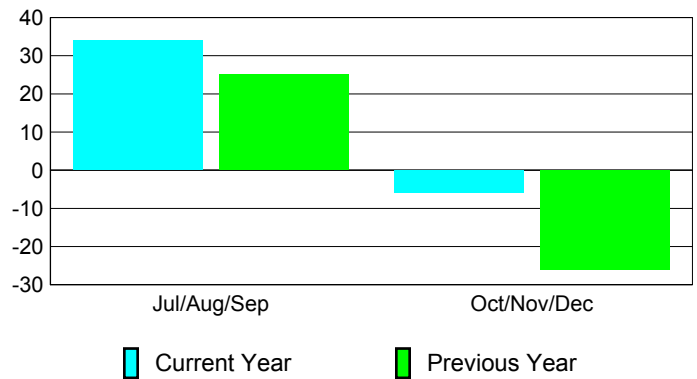

Comparison of Membership Gain/Loss

Current Year Compared to the Previous Year