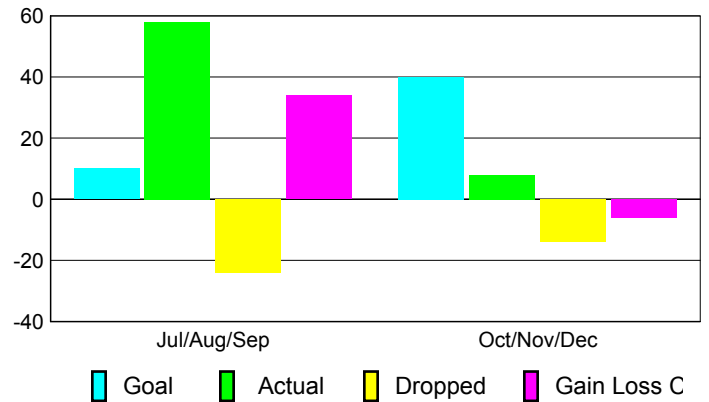

Membership Results 2010-2011

Goal, New, Dropped, Gain/Loss