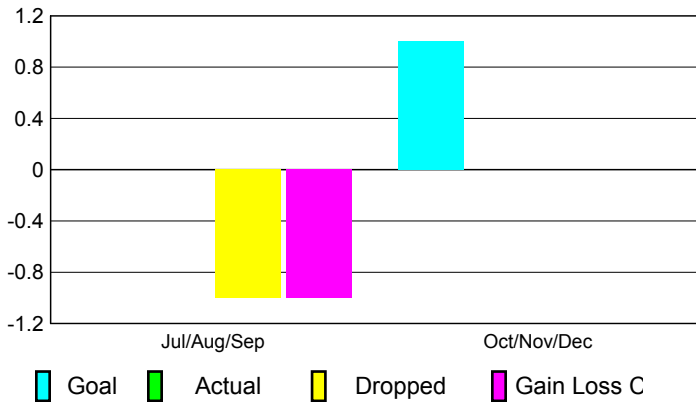

2010-2011 GMT Reports for District (or Undistricted) **District D 6**

GMT: PEDRO A BOTELLO ORTIZ

Location: HONDURAS

GMT CA: 3

CLUBS

Club Results
2010-2011

Clubs
2009-2010

Month	New Club Goal	Actual New Clubs	Actual Dropped Clubs	Gain/Loss of Clubs	Gain/Loss of Clubs
Jul/Aug/Sep	0	0	-1	-1	0
Oct/Nov/Dec	1	0	0	0	0
Totals	1	0	-1	-1	0

Club Results 2010-2011

Goal, New, Dropped, Gain/Loss

Comparison of Club Gain/Loss

Current Year Compared to the Previous Year

YTD Status Quo Clubs 2010-2011

Status Quo Clubs Compared to Status Quo Members

MEMBERSHIP